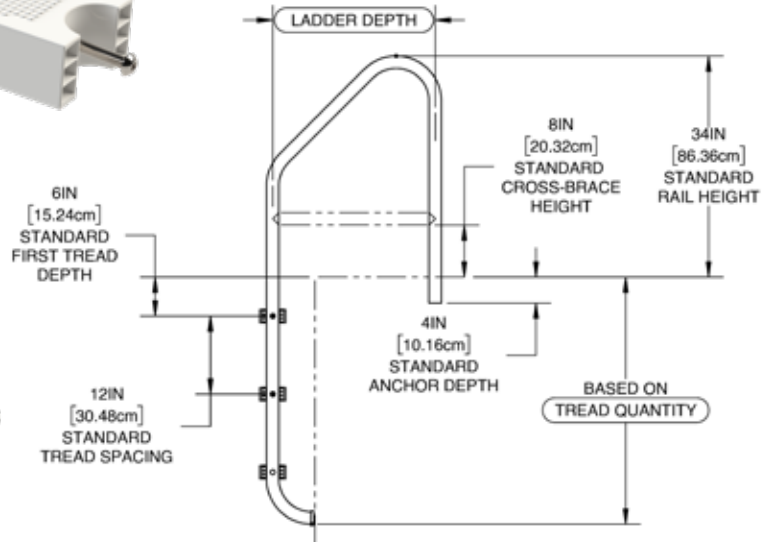

POOL LADDERS TRUPRO

DESCRIPTION:

- Constructed from corrosion-resistant stainless steel for long-lasting durability.
- Marine-grade stainless option available for saltwater or heavily chlorinated pools.
- Designed for safe and stable pool entry in both commercial and residential settings.
- Requires only two wedge anchors for secure installation.
- Meets U.S. ADA Standards for Accessible Design when installed with specified anchors.
- Polished stainless finish offers a sleek, modern look and easy cleaning.
- Sold individually. Anchors and escutcheons sold separately.

ADDITIONAL OPTIONS:

- Standard and Cross-braced ladder versions.
- Available with 2 to 5 treads.
- Multiple tread styles available.
- Custom configurations available upon request.