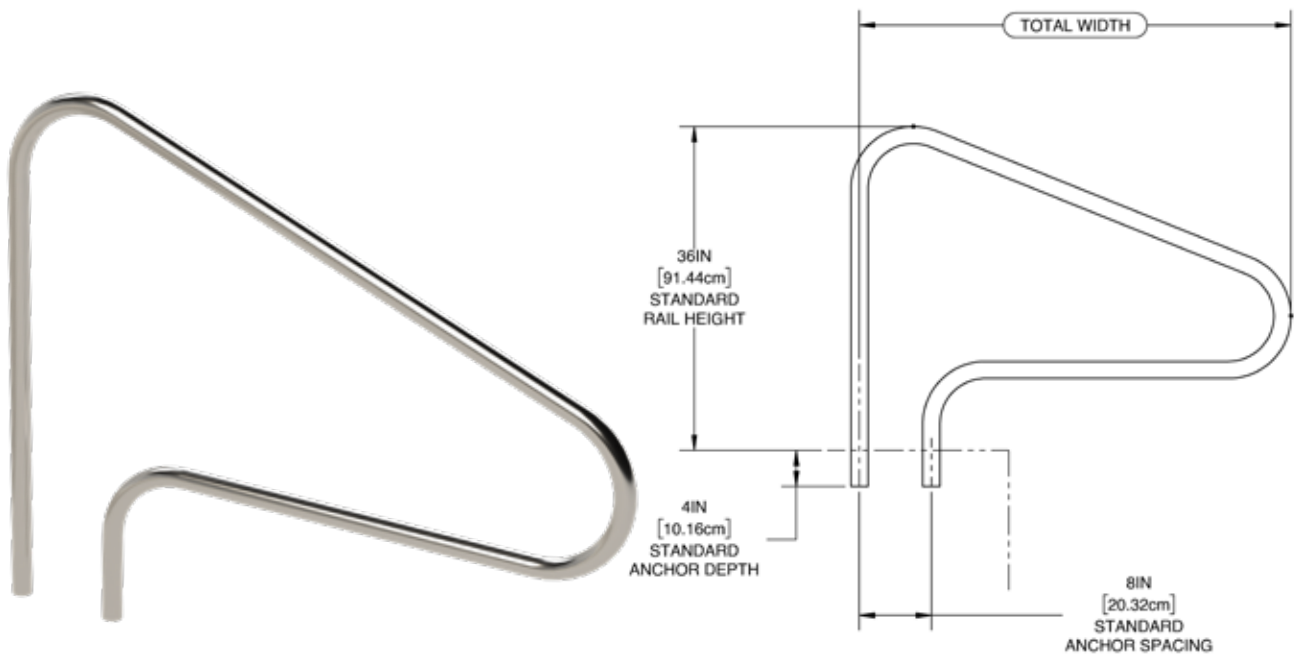

3 BEND DECK RAIL

TRUPRO

DESCRIPTION:

- Constructed from corrosion-resistant stainless steel for long-lasting durability.
- Marine-grade stainless option available for saltwater or heavily chlorinated pools.
- Smooth three-bend contour provides a comfortable grip for safe entry and exit.
- Deck-mounted design extends over the pool edge for secure handhold placement.
- Meets U.S. ADA Standards for Accessible Design when installed with specified anchors.
- Polished stainless finish offers a sleek, modern look and easy cleaning.
- Sold individually. Anchors and escutcheons sold separately.

3 BEND DECK RAIL

Part Number	Total Width	OD	Wall	Material
TDM-3B48-141	48.00"	1.90"	.065	304LSS
TDM-3B48-241	48.00"	1.90"	.109	304LSS
TDM-3B48-461	48.00"	1.50"	.120	316LSS
TDM-3B60-141	60.00"	1.90"	.065	304LSS
TDM-3B60-241	60.00"	1.90"	.109	304LSS
TDM-3B60-461	60.00"	1.50"	.120	316LSS