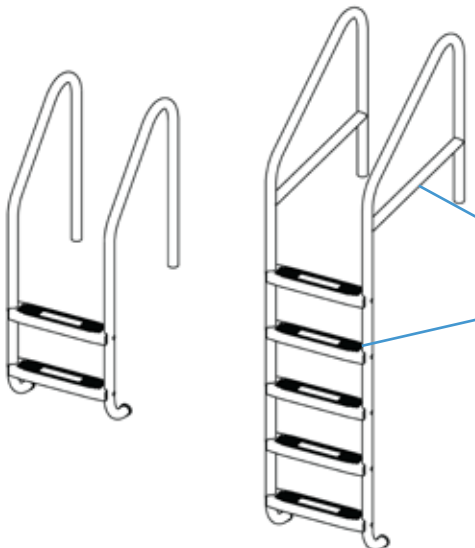

ADA GRAB RAILS

	Part Number	Width	OD	Wall	Material
WITH FLANGE NO FLANGE	TTR-NF12-461	12.00"	1.50"	.120	316LSS
	TTR-NF14-461	14.00"	1.50"	.120	316LSS
	TTR-NF16-461	16.00"	1.50"	.120	316LSS
	TTR-NF18-461	18.00"	1.50"	.120	316LSS
	TTR-FG12-461	12.00"	1.50"	.120	316LSS
	TTR-FG14-461	14.00"	1.50"	.120	316LSS
	TTR-FG16-461	16.00"	1.50"	.120	316LSS
	TTR-FG18-461	18.00"	1.50"	.120	316LSS

POOL LADDERS TRUPRO

ABS PLASTIC
TREAD

STAINLESS STEEL
TREAD

DESCRIPTION:

- Constructed from corrosion-resistant stainless steel for long-lasting durability.
- Marine-grade stainless option available for saltwater or heavily chlorinated pools.
- Designed for safe and stable pool entry in both commercial and residential settings.
- Requires only two wedge anchors for secure installation.
- Meets U.S. ADA Standards for Accessible Design when installed with specified anchors.
- Polished stainless finish offers a sleek, modern look and easy cleaning.
- Sold individually. Anchors and escutcheons sold separately.

ADDITIONAL OPTIONS:

- Standard and Cross-braced ladder versions.
- Available with 2 to 5 treads.
- Multiple tread styles available.
- Custom configurations available upon request.

POOL LADDERS

TRUPRO

Standard Pool Ladder (2 Tread, 20" ABS)