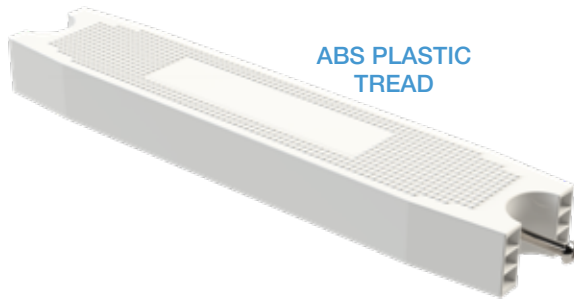

POOL LADDERS TRUPRO

ABS PLASTIC
TREAD