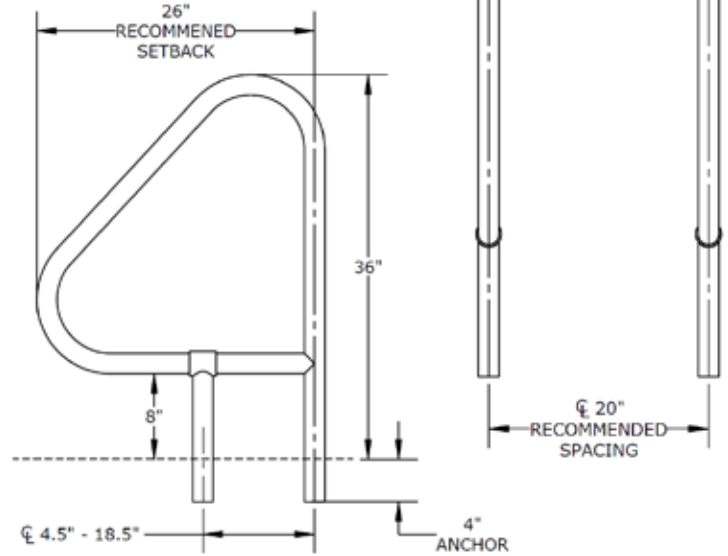

ADJUSTABLE FIGURE 4 RAILS

TRUPRO

DESCRIPTION:

- Constructed from corrosion-resistant stainless steel for long-lasting durability.
- Marine-grade stainless option available for saltwater or heavily chlorinated pools.
- Adjustable design features one movable leg to accommodate various anchor distances.
- Smooth, ergonomic contour aligns with natural hand movement.
- Meets U.S. ADA Standards for Accessible Design when installed with specified anchors.
- Polished stainless finish offers a sleek, modern look and easy cleaning.
- Sold in pairs. Anchors and escutcheons sold separately.

ADJUSTABLE FIGURE 4 RAILS

Part Number	Setback	OD	Wall	Material
TGR-A426-141	26.00"	1.90"	.065	304LSS
TGR-A426-241	26.00"	1.90"	.109	304LSS
TGR-A426-461	26.00"	1.50"	.120	316LSS