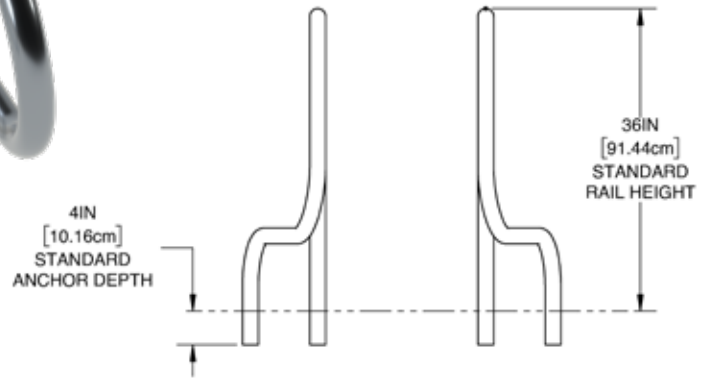

PACIFIC PRETZEL BEND RAILS

TRUPRO

DESCRIPTION:

- Constructed from corrosion-resistant stainless steel for long-lasting durability.
- Marine-grade stainless option available for saltwater or heavily chlorinated pools.
- Pacific Pretzel bend adds an extra curve for enhanced grip comfort and stability.
- Fully deck-mounted with no pool overhang for unobstructed swim zones.
- Meets U.S. ADA Standards for Accessible Design when installed with specified anchors.
- Polished stainless finish offers a sleek, modern look and easy cleaning.
- Sold in pairs. Anchors and escutcheons sold separately.

PACIFIC PRETZEL BEND RAILS

Part Number	Setback	OD	Wall	Material
TGR-PP26-141	26.00"	1.90"	.065	304LSS
TGR-PP26-241	26.00"	1.90"	.109	304LSS
TGR-PP26-461	26.00"	1.50"	.120	316LSS
TGR-PP30-141	30.00"	1.90"	.065	304LSS
TGR-PP30-241	30.00"	1.90"	.109	304LSS
TGR-PP30-461	30.00"	1.50"	.120	316LSS