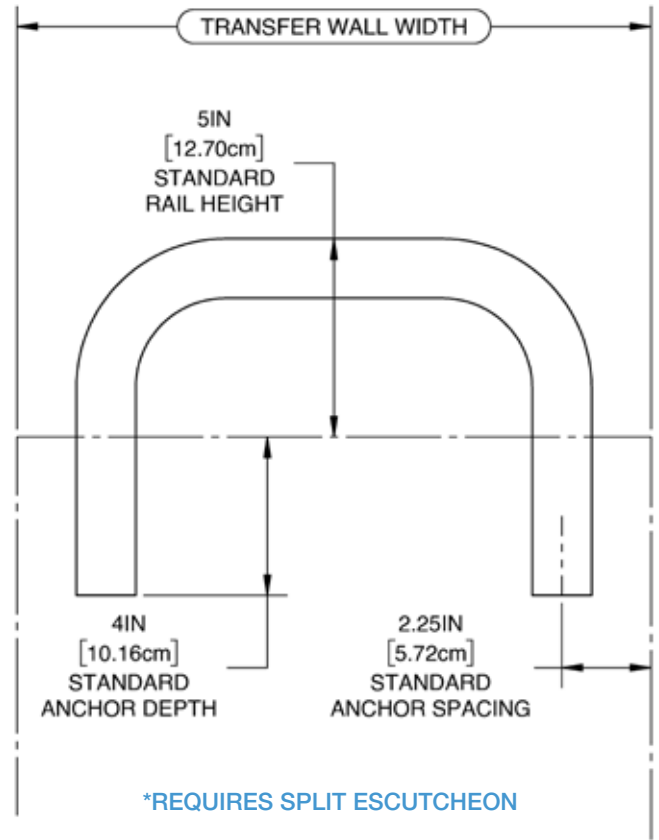

ADA GRAB RAILS

TRUPRO

DESCRIPTION:

- Constructed from corrosion-resistant stainless steel for long-lasting durability.
- Marine-grade stainless option available for saltwater or heavily chlorinated pools.
- Available with and without flange.
- Designed for use on elevated transfer walls to support safe, independent pool entry.
- Anchors to the top surface for a stable and secure handhold.
- Meets U.S. ADA Standards for Accessible Design when installed with specified anchors.
- Polished stainless finish offers a sleek, modern look and easy cleaning.
- Sold in pairs. Anchors and escutcheons sold separately.

ADA GRAB RAILS

	Part Number	Width	OD	Wall	Material
WITH FLANGE NO FLANGE	TTR-NF12-461	12.00"	1.50"	.120	316LSS
	TTR-NF14-461	14.00"	1.50"	.120	316LSS
	TTR-NF16-461	16.00"	1.50"	.120	316LSS
	TTR-NF18-461	18.00"	1.50"	.120	316LSS
	TTR-FG12-461	12.00"	1.50"	.120	316LSS
	TTR-FG14-461	14.00"	1.50"	.120	316LSS
	TTR-FG16-461	16.00"	1.50"	.120	316LSS
	TTR-FG18-461	18.00"	1.50"	.120	316LSS