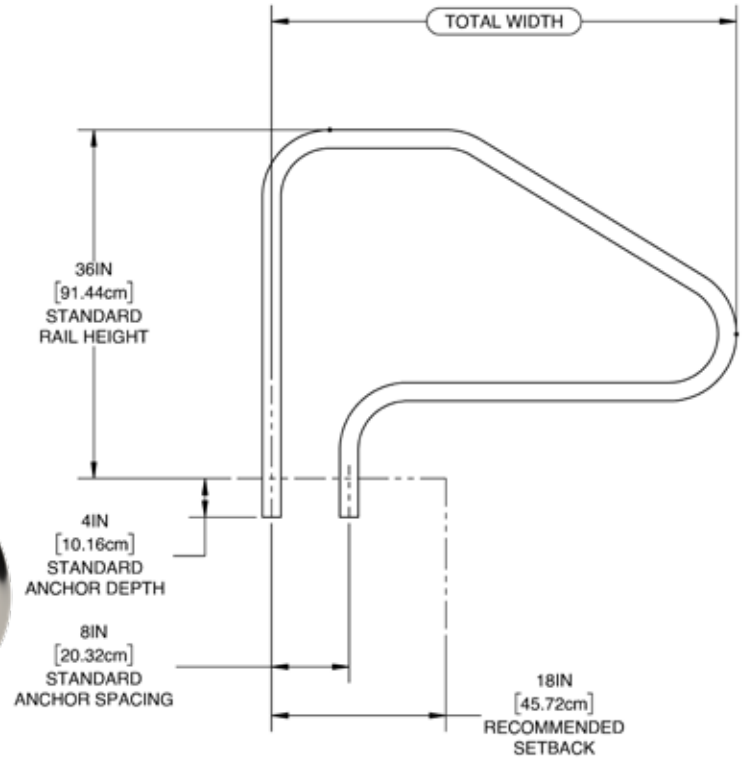

4 BEND DECK RAIL

TRUPRO

DESCRIPTION:

- Constructed from corrosion-resistant stainless steel for long-lasting durability.
- Marine-grade stainless option available for saltwater or heavily chlorinated pools.
- Four-bend design includes a flat deck segment for smooth transition from deck to pool.
- Extends over the pool edge to provide secure support exactly where swimmers need it.
- Meets U.S. ADA Standards for Accessible Design when installed with specified anchors.
- Polished stainless finish offers a sleek, modern look and easy cleaning.
- Sold individually. Anchors and escutcheons sold separately.

4 BEND DECK RAIL

Part Number	Total Width	OD	Wall	Material
TDM-4B48-141	48.00"	1.90"	.065	304LSS
TDM-4B48-241	48.00"	1.90"	.109	304LSS
TDM-4B48-461	48.00"	1.50"	.120	316LSS
TDM-4B60-141	60.00"	1.90"	.065	304LSS
TDM-4B60-241	60.00"	1.90"	.109	304LSS
TDM-4B60-461	60.00"	1.50"	.120	316LSS