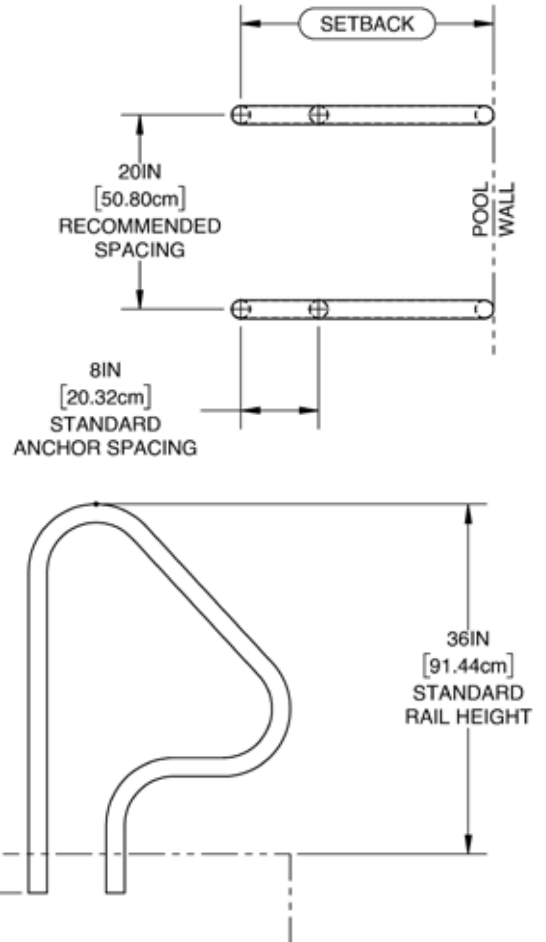

FIGURE 4 RAILS TRUPRO

DESCRIPTION:

- Constructed from corrosion-resistant stainless steel for long-lasting durability.
- Marine-grade stainless option available for saltwater or heavily chlorinated pools.
- Space-saving Figure 4 design mounts entirely on the deck to maximize swim zone.
- Smooth, ergonomic contour aligns with natural hand movement.
- Meets U.S. ADA Standards for Accessible Design when installed with specified anchors.
- Polished stainless finish offers a sleek, modern look and easy cleaning.
- Sold in pairs. Anchors and escutcheons sold separately.

FIGURE 4 RAILS

Part Number	Setback	OD	Wall	Material
TGR-F426-141	26.00"	1.90"	.065	304LSS
TGR-F426-241	26.00"	1.90"	.109	304LSS
TGR-F426-461	26.00"	1.50"	.120	316LSS
TGR-F430-141	30.00"	1.90"	.065	304LSS
TGR-F430-241	30.00"	1.90"	.109	304LSS
TGR-F430-461	30.00"	1.50"	.120	316LSS