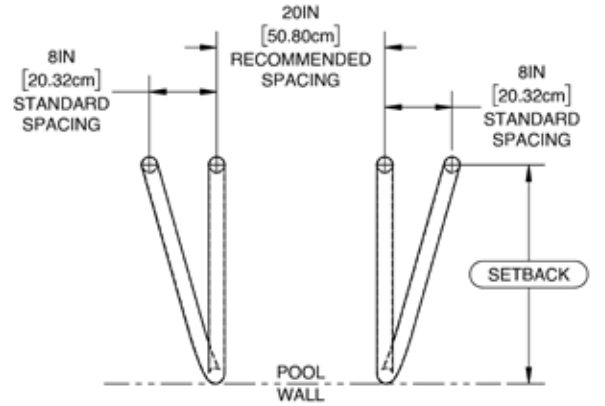

PACIFIC PRETZEL BEND RAILS

TRUPRO

DESCRIPTION:

- Constructed from corrosion-resistant stainless steel for long-lasting durability.
- Marine-grade stainless option available for saltwater or heavily chlorinated pools.
- Pacific Pretzel bend adds an extra curve for enhanced grip comfort and stability.
- Fully deck-mounted with no pool overhang for unobstructed swim zones.
- Meets U.S. ADA Standards for Accessible Design when installed with specified anchors.
- Polished stainless finish offers a sleek, modern look and easy cleaning.
- Sold in pairs. Anchors and escutcheons sold separately.

PACIFIC PRETZEL BEND RAILS

Part Number	Setback	OD	Wall	Material
TGR-PP26-141	26.00"	1.90"	.065	304LSS
TGR-PP26-241	26.00"	1.90"	.109	304LSS
TGR-PP26-461	26.00"	1.50"	.120	316LSS
TGR-PP30-141	30.00"	1.90"	.065	304LSS
TGR-PP30-241	30.00"	1.90"	.109	304LSS
TGR-PP30-461	30.00"	1.50"	.120	316LSS