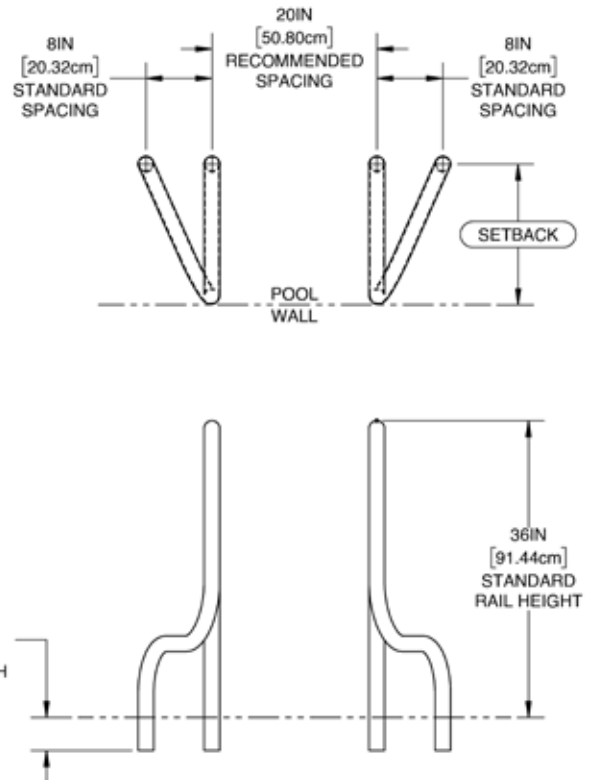

PRETZEL BEND RAILS

TRUPRO

DESCRIPTION:

- Constructed from corrosion-resistant stainless steel for long-lasting durability.
- Marine-grade stainless option available for saltwater or heavily chlorinated pools.
- Smooth pretzel bend provides a continuous, ergonomic grip.
- Fully deck-mounted with no pool overhang for unobstructed swim zones.
- Meets U.S. ADA Standards for Accessible Design when installed with specified anchors.
- Polished stainless finish offers a sleek, modern look and easy cleaning.
- Sold in pairs. Anchors and escutcheons sold separately.

PRETZEL BEND RAILS

Part Number	Setback	OD	Wall	Material
TGR-PB17-141	17.00"	1.90"	.065	304LSS
TGR-PB17-241	17.00"	1.90"	.109	304LSS
TGR-PB17-461	17.00"	1.50"	.120	316LSS
TGR-PB26-141	26.00"	1.90"	.065	304LSS
TGR-PB26-241	26.00"	1.90"	.109	304LSS
TGR-PB26-461	26.00"	1.50"	.120	316LSS
TGR-PB30-141	30.00"	1.90"	.065	304LSS
TGR-PB30-241	30.00"	1.90"	.109	304LSS
TGR-PB30-461	30.00"	1.50"	.120	316LSS