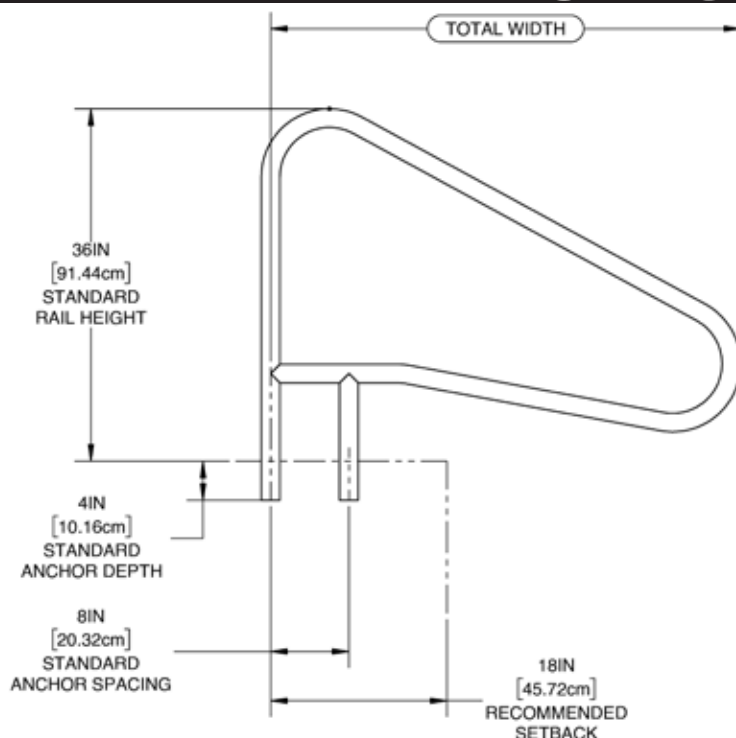

LONG REACH DECK RAIL

TRUPRO

DESCRIPTION:

- Constructed from corrosion-resistant stainless steel for long-lasting durability.
- Marine-grade stainless option available for saltwater or heavily chlorinated pools.
- Sturdier build than standard 3-bend rails for enhanced stability and performance.
- Deck-mounted design extends over the pool edge for support where needed.
- Meets U.S. ADA Standards for Accessible Design when installed with specified anchors.
- Polished stainless finish offers a sleek, modern look and easy cleaning.
- Sold individually. Anchors and escutcheons sold separately.

LONG REACH DECK RAIL

Part Number	Total Width	OD	Wall	Material
TDM-LR48-141	48.00"	1.90"	.065	304LSS
TDM-LR48-241	48.00"	1.90"	.109	304LSS
TDM-LR48-461	48.00"	1.50"	.120	316LSS
TDM-LR60-141	60.00"	1.90"	.065	304LSS
TDM-LR60-241	60.00"	1.90"	.109	304LSS
TDM-LR60-461	60.00"	1.50"	.120	316LSS