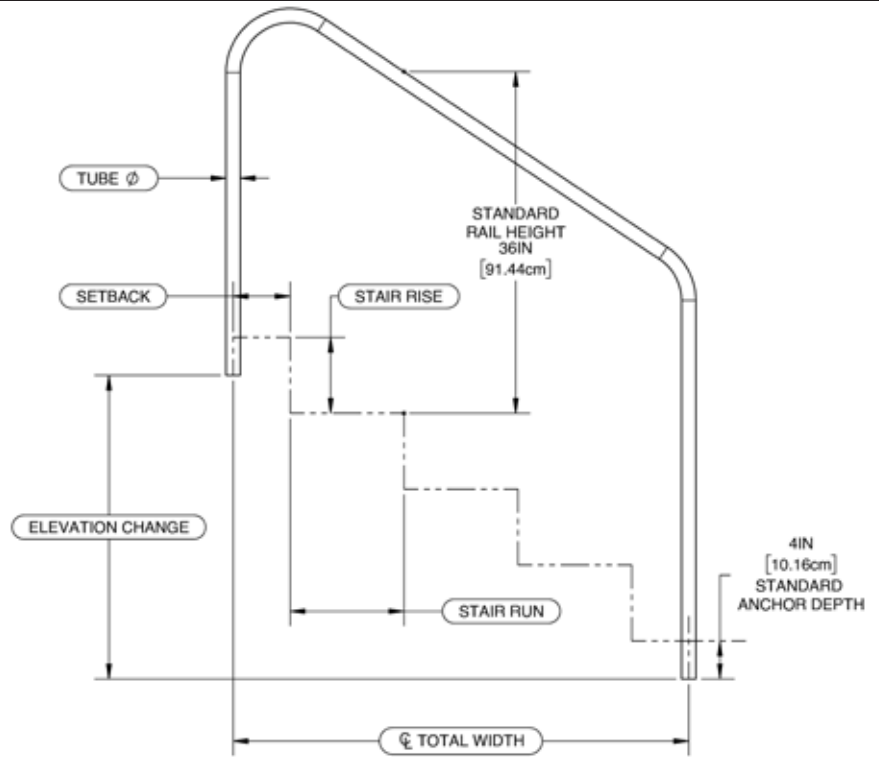

2 BEND STAIR RAIL

TRUPRO

DESCRIPTION:

- Constructed from corrosion-resistant stainless steel for long-lasting durability.
- Marine-grade stainless option available for saltwater or heavily chlorinated pools.
- Two smooth 6-inch radius bends provide a natural gripping angle.
- Designed for pool and spa steps in residential or commercial settings.
- Meets U.S. ADA Standards for Accessible Design when installed with specified anchors.
- Polished stainless finish offers a sleek, modern look and easy cleaning.
- Sold individually. Anchors and escutcheons sold separately.

2 BEND STAIR RAIL

Part Number	Total Width	OD	Wall	Material
TSR-2B48-141	48.00"	1.90"	.065	304LSS
TSR-2B48-241	48.00"	1.90"	.109	304LSS
TSR-2B48-461	48.00"	1.50"	.120	316LSS
TSR-2B60-141	60.00"	1.90"	.065	304LSS
TSR-2B60-241	60.00"	1.90"	.109	304LSS
TSR-2B60-461	60.00"	1.50"	.120	316LSS
TSR-2B72-141	72.00"	1.90"	.065	304LSS
TSR-2B72-241	72.00"	1.90"	.109	304LSS
TSR-2B72-461	72.00"	1.50"	.120	316LSS