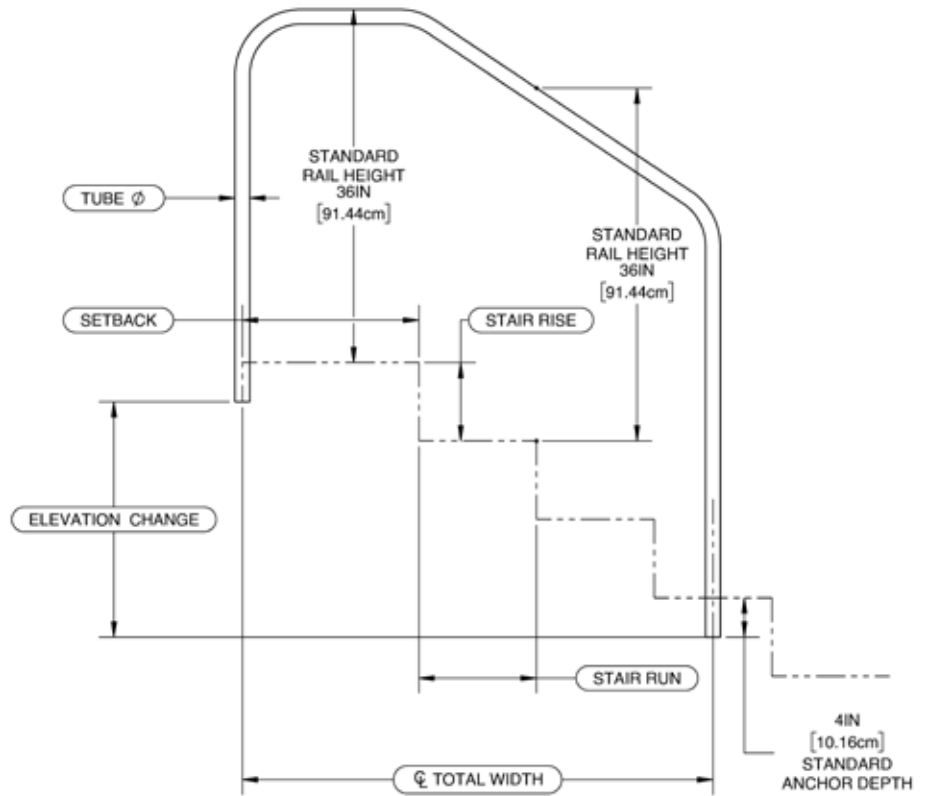

3 BEND STAIR RAIL

TRUPRO

DESCRIPTION:

- Constructed from corrosion-resistant stainless steel for long-lasting durability.
- Marine-grade stainless option available for saltwater or heavily chlorinated pools.
- Three-bend design runs parallel to deck and stairs for enhanced stability.
- Designed for pool and spa steps in residential or commercial settings.
- Meets U.S. ADA Standards for Accessible Design when installed with specified anchors.
- Polished stainless finish offers a sleek, modern look and easy cleaning.
- Sold individually. Anchors and escutcheons sold separately.

3 BEND STAIR RAIL

Part Number	Total Width	OD	Wall	Material
TSR-3B48-141	48.00"	1.90"	.065	304LSS
TSR-3B48-241	48.00"	1.90"	.109	304LSS
TSR-3B48-461	48.00"	1.50"	.120	316LSS
TSR-3B60-141	60.00"	1.90"	.065	304LSS
TSR-3B60-241	60.00"	1.90"	.109	304LSS
TSR-3B60-461	60.00"	1.50"	.120	316LSS
TSR-3B72-141	72.00"	1.90"	.065	304LSS
TSR-3B72-241	72.00"	1.90"	.109	304LSS
TSR-3B72-461	72.00"	1.50"	.120	316LSS