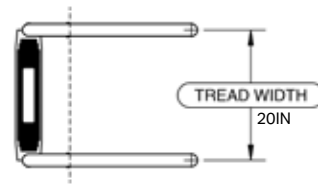

POOL LADDERS TRUPRO

DESCRIPTION:

- Constructed from corrosion-resistant stainless steel for long-lasting durability.
- Marine-grade stainless option available for saltwater or heavily chlorinated pools.
- Designed for safe and stable pool entry in both commercial and residential settings.
- Requires only two wedge anchors for secure installation.
- Meets U.S. ADA Standards for Accessible Design when installed with specified anchors.
- Polished stainless finish offers a sleek, modern look and easy cleaning.
- Sold individually. Anchors and escutcheons sold separately.

ADDITIONAL OPTIONS:

- Standard and Cross-braced ladder versions.
- Available with 2 to 5 treads.
- Multiple tread styles available.
- Custom configurations available upon request.