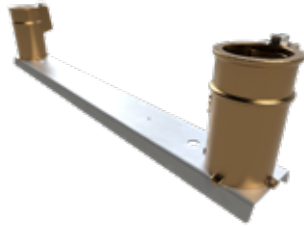

Tubing Options:

Outer Diameter	Wall Thickness	Material
1.90"	.065"	304LSS
1.90"	.109"	304LSS
1.50"	.120"	316LSS

ANCHORS & HARDWARE

TRUPRO

WEDGE ANCHOR

Part Number	Description	Inner Diameter	Depth
WA-XX194Z	WEDGE ANCHOR	1.90"	4"
WA-XX196Z	WEDGE ANCHOR	1.90"	6"
WA-XX154Z	WEDGE ANCHOR	1.50"	4"
WA-XX156Z	WEDGE ANCHOR	1.50"	6"

STANCHION ANCHOR

Part Number	Description	Inner Diameter	Depth
SA-XX156Z	STANCHION ANCHOR	1.50"	6"
SA-XX196Z	STANCHION ANCHOR	1.90"	6"

CHANNEL ANCHOR

Part Number	Description	Inner Diameter	Depth	Length
AC-08194ZMSG	ANCHOR CHANNEL KIT	1.90"	4"	08.00"
AC-20194ZMSG	ANCHOR CHANNEL KIT	1.90"	4"	20.00"
AC-08154ZMSG	ANCHOR CHANNEL KIT	1.50"	4"	08.00"
AC-20154ZMSG	ANCHOR CHANNEL KIT	1.50"	4"	20.00"

PRETZEL BEND RAILS

TRUPRO

DESCRIPTION:

- Constructed from corrosion-resistant stainless steel for long-lasting durability.
- Marine-grade stainless option available for saltwater or heavily chlorinated pools.
- Smooth pretzel bend provides a continuous, ergonomic grip.
- Fully deck-mounted with no pool overhang for unobstructed swim zones.
- Meets U.S. ADA Standards for Accessible Design when installed with specified anchors.
- Polished stainless finish offers a sleek, modern look and easy cleaning.
- Sold in pairs. Anchors and escutcheons sold separately.