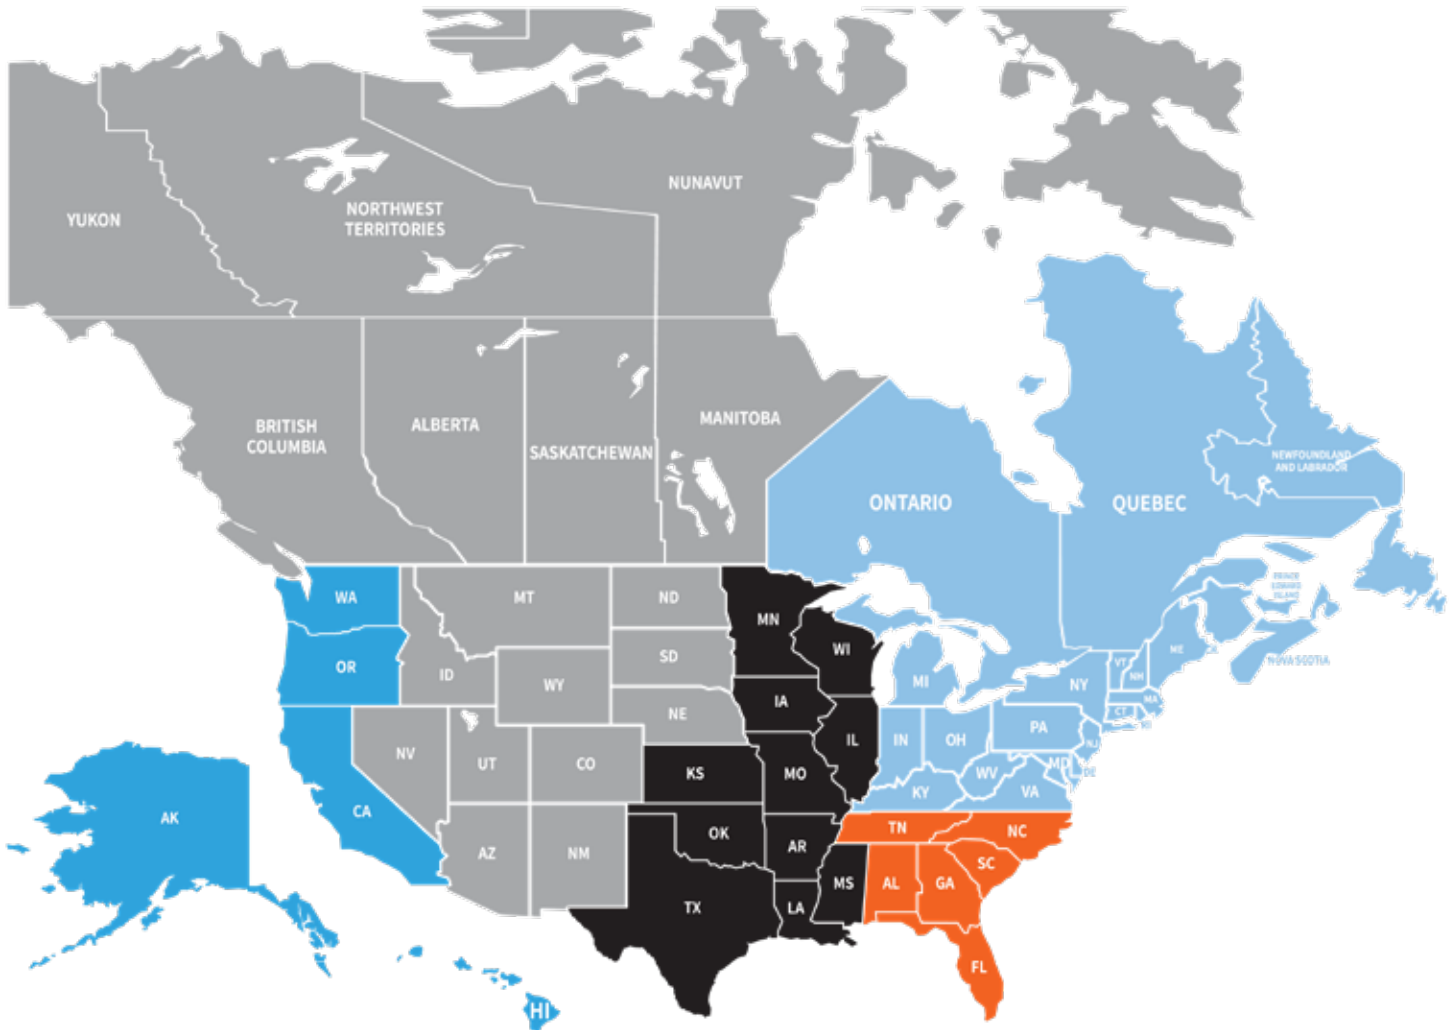

EXPLORE CUSTOM RAIL OPTIONS

View detailed custom rail drawings, measurements, and product information in seconds.

Scan the QR code and head to the **"Download Center"** tab to browse all documentation.

SALES TERRITORY MAP